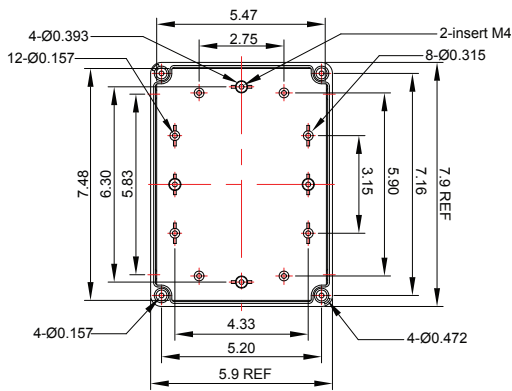

DESCRIPTION A low-cost, compact, NEMA 4X enclosure that will house one PRD1000 meter. The cover is held in place with four screws. A ½" conduit hole is provided.

FEATURES AND BENEFITS

- For Use with PRD1000
- Low-Cost Plastic NEMA 4X
- Thermoplastic Polyester
- Houses 1 PRD1000 Meter
- ½" Conduit Hole Provided

SPECIFICATIONS

Dimensions: H x W x D inch (mm)
 Outside Dimensions: 5.9 x 7.9 x 6.3 in (150 x 200 x 160 mm)
 Inside Dimensions: 5.5 x 7.5 x 5.9 in (140 x 190 x 150 mm)
 Mounting Dimensions: 5.2 x 7.2 in (132 x 182 mm)
 Weight: 1.75 lb (0.79 kg)
 Material: Thermoplastic Polyester
 Color: Gray

DIMENSIONS

BODY

COVER